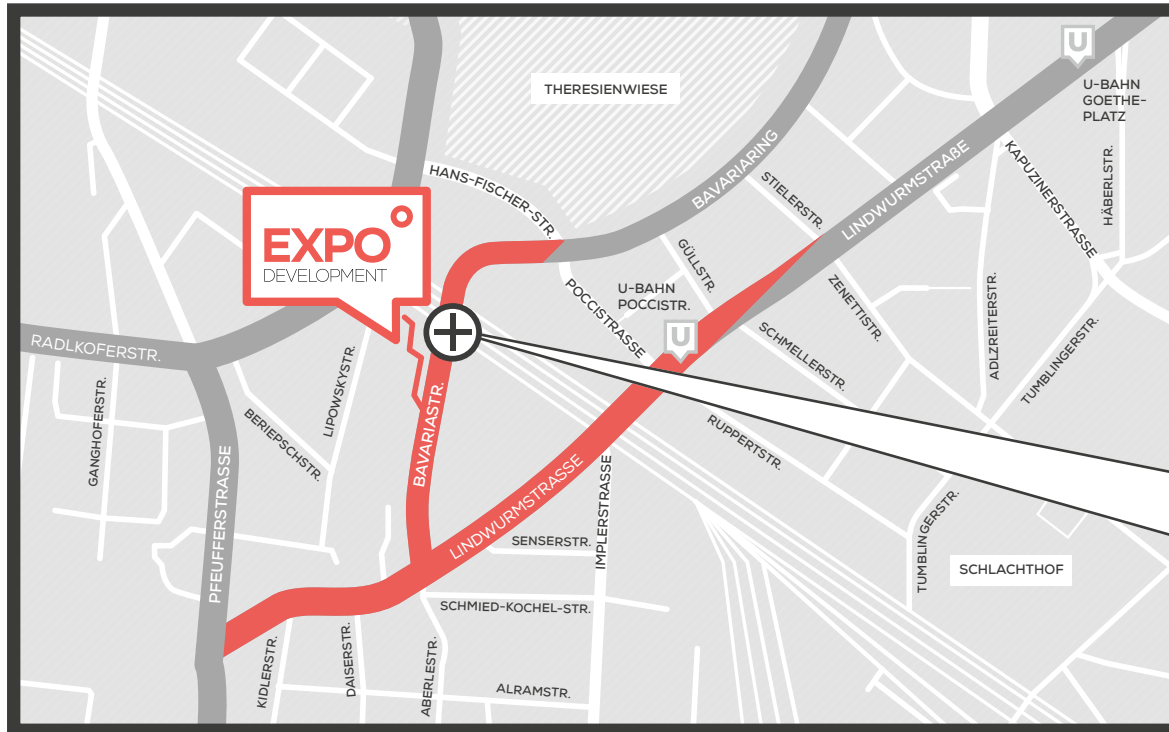

# HOW TO FIND US

**BY UNDERGROUND:** Use lines U6 & U3 out of town and alight at "Poccistraße" station. Use the elevator in the direction of travel and turn to the right exit upstairs.

Walk down Poccistraße to the left towards "Theresienwiese" until the corner "Bavariastraße".

Then turn left again and carry on under the underpass. Then get up the stairs on the right-hand side and you will see the

→ ARNO sign on the wall.

**BY CAR:** When driving along "Lindwurmstraße", turn right into "Bavariastraße" or when approaching us from "Poccistraße" turn left into "Bavariastraße".

Use the driveway at number 12d, drive into the courtyard and choose the left way there which is separated by two stainless steel bollards.

Two parking lots are available here, another four in front of building number 6b.