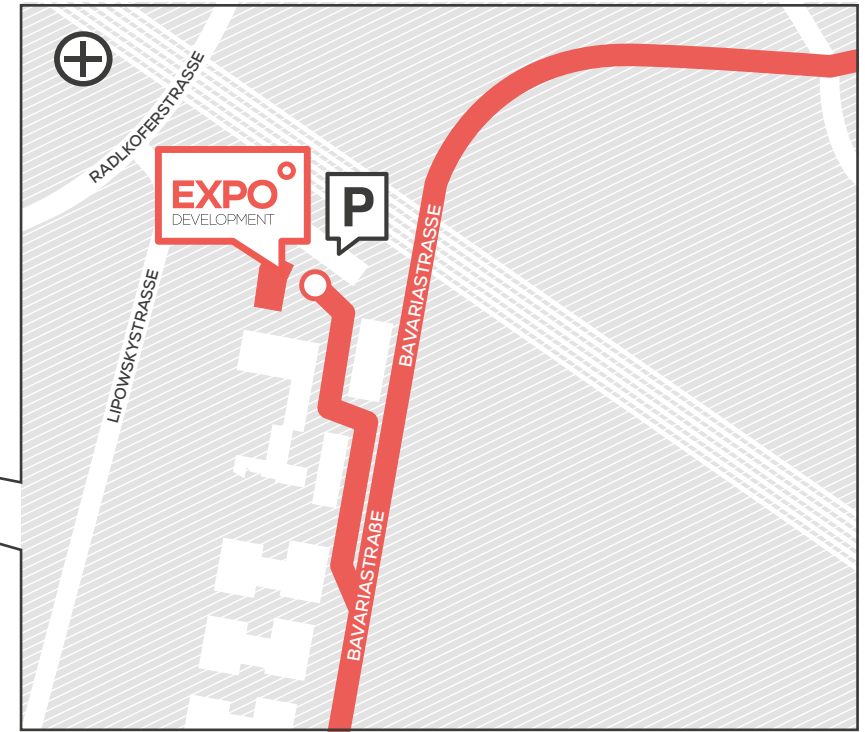

# HOW TO FIND US

**BY UNDERGROUND:** Use lines U6 & U3 out of town and alight at "Poccistraße" station. Use the elevator in the direction of travel and turn to the right exit upstairs.

Walk down Poccistraße to the left towards "Theresienwiese" until the corner "Bavariastraße".

Then turn left again and carry on under the underpass. Then get up the stairs on the right-hand side and you will see the

→ ARNO sign on the wall.

**BY CAR:** When driving along "Lindwurmstraße", turn right into "Bavariastraße" or when approaching us from "Poccistraße" turn left into "Bavariastraße".

Use the driveway at number 12d, drive into the courtyard and choose the left way there which is separated by two stainless steel bollards.

Two parking lots are available here, another four in front of building number 6b.